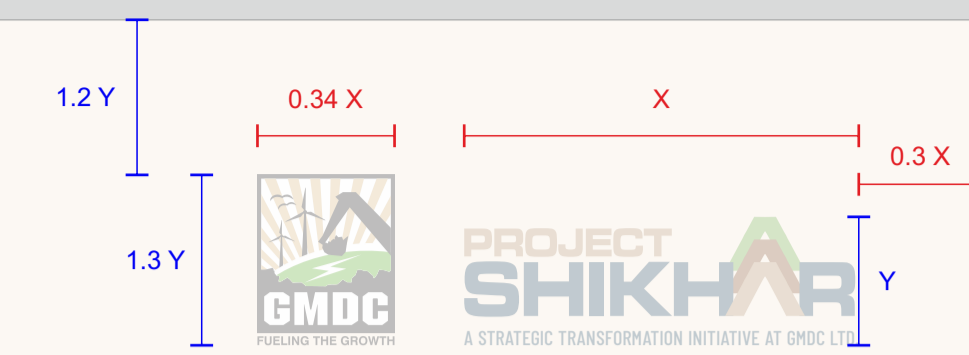

**Hard Board Box File Slim**

Size: 22.5 (W) x 13.5 (H) inch (Regular Size)

File clip inside

ITC BOARD 400 GSM

Color: 4 Color Printing on Front Side

Finish: UV Coating

**PROJECT SHIKHAR**  
A STRATEGIC TRANSFORMATION INITIATIVE AT GMDC LTD.