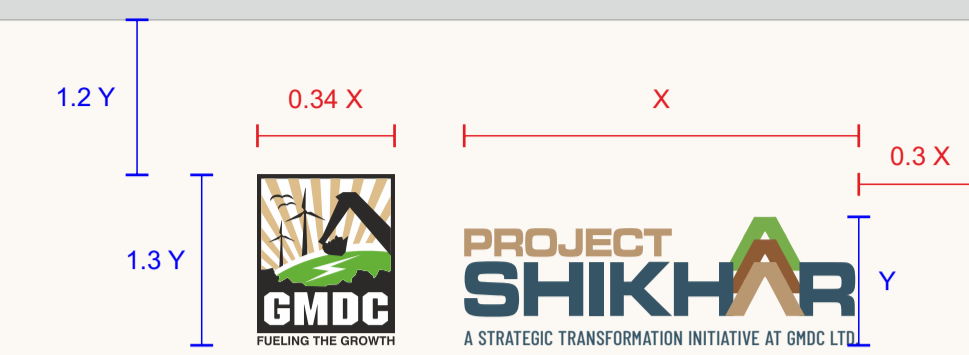

**Box File
Outer**

12 Y

TECHNICAL SPECIFICATION

Hard Board Box File

Size: 24 (W) x 13.5 (H) inch (Regular Size)

Hard bound with SS file clip inside

Grey Board 5MM Thickness

Outer Paper: 100 GSM Sinner / Maplitho Mount on Grey Board

Color: 4 Color Printing

Finish: UV Coating

Inner Paper: 90 GSM Maplitho

Color: Single Color Printing

2.5 X

File No. : _____

Subject : _____

Year : _____