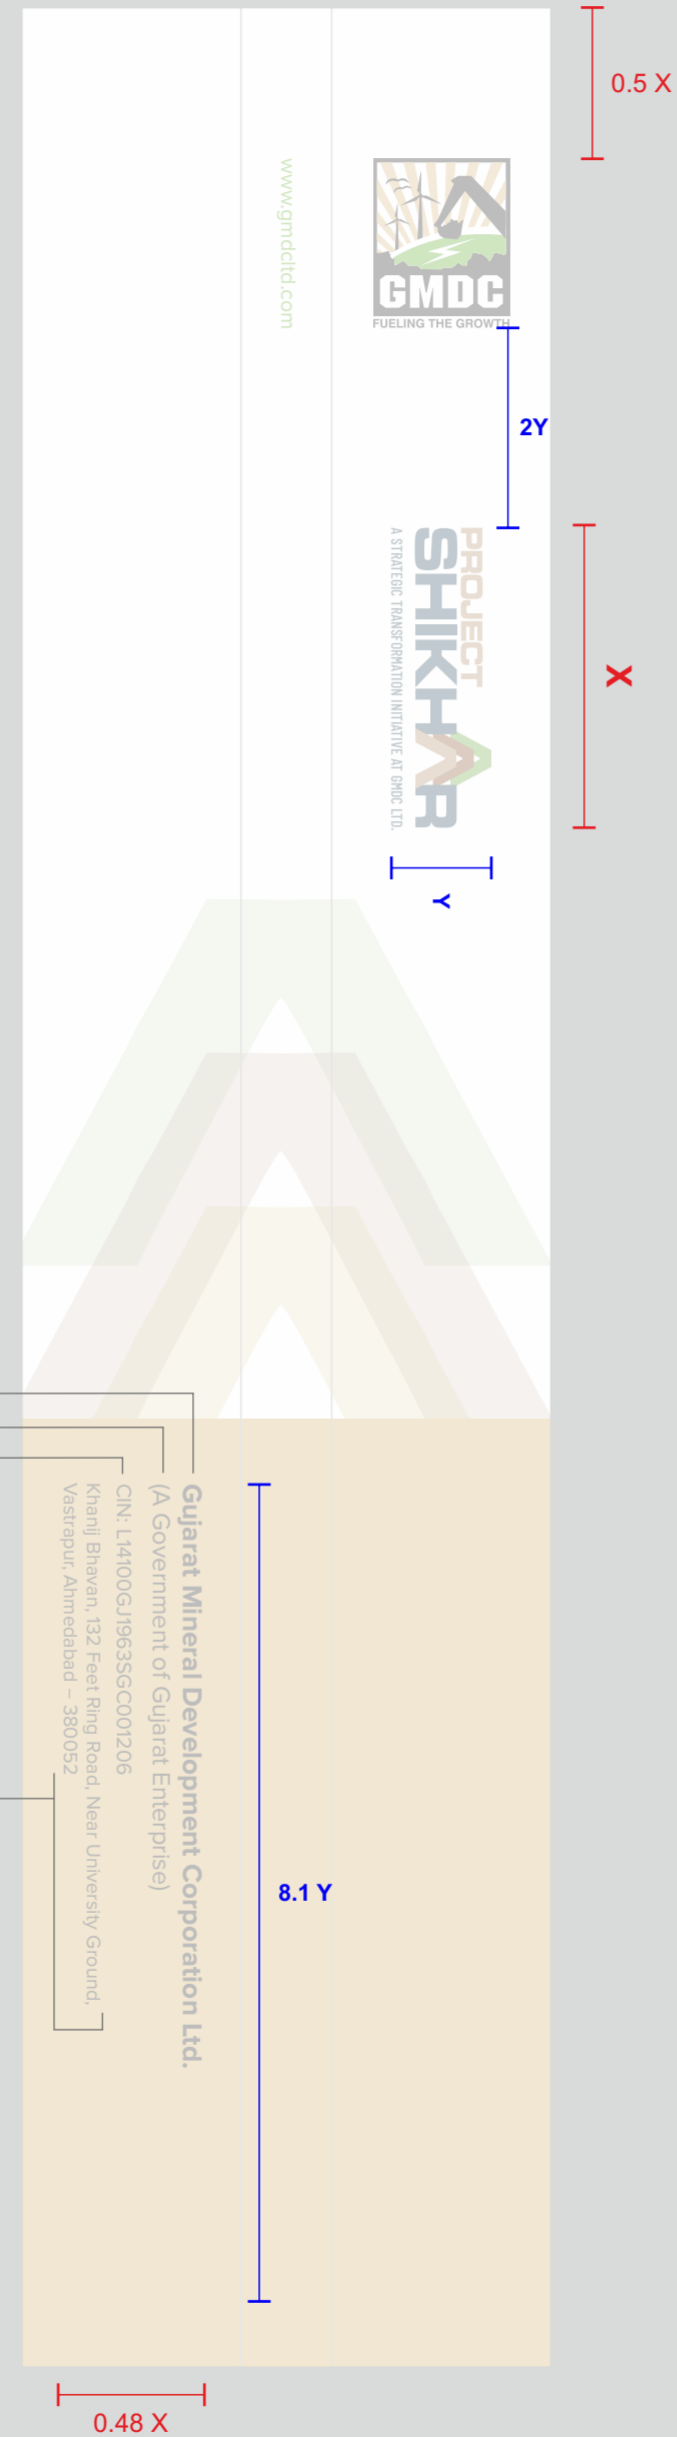

Project File

230mm(W) x 312mm(H)

TECHNICAL SPECIFICATION

Spring File

Size: Regular Size as per Sample

ITC BOARD 400 GSM

Color: 4 Color Printing on Front Side

Finish: UV Coating

- Font Style: Proxima Nova Rg (Bold) Size : 10.5 pt
- Font Style: Proxima Nova Rg (Normal) Size : 9.5 pt
- Font Style: Proxima Nova Rg (Normal) Size : 8 pt
- Font Style: Proxima Nova Rg (Normal) Size : 7.5 pt