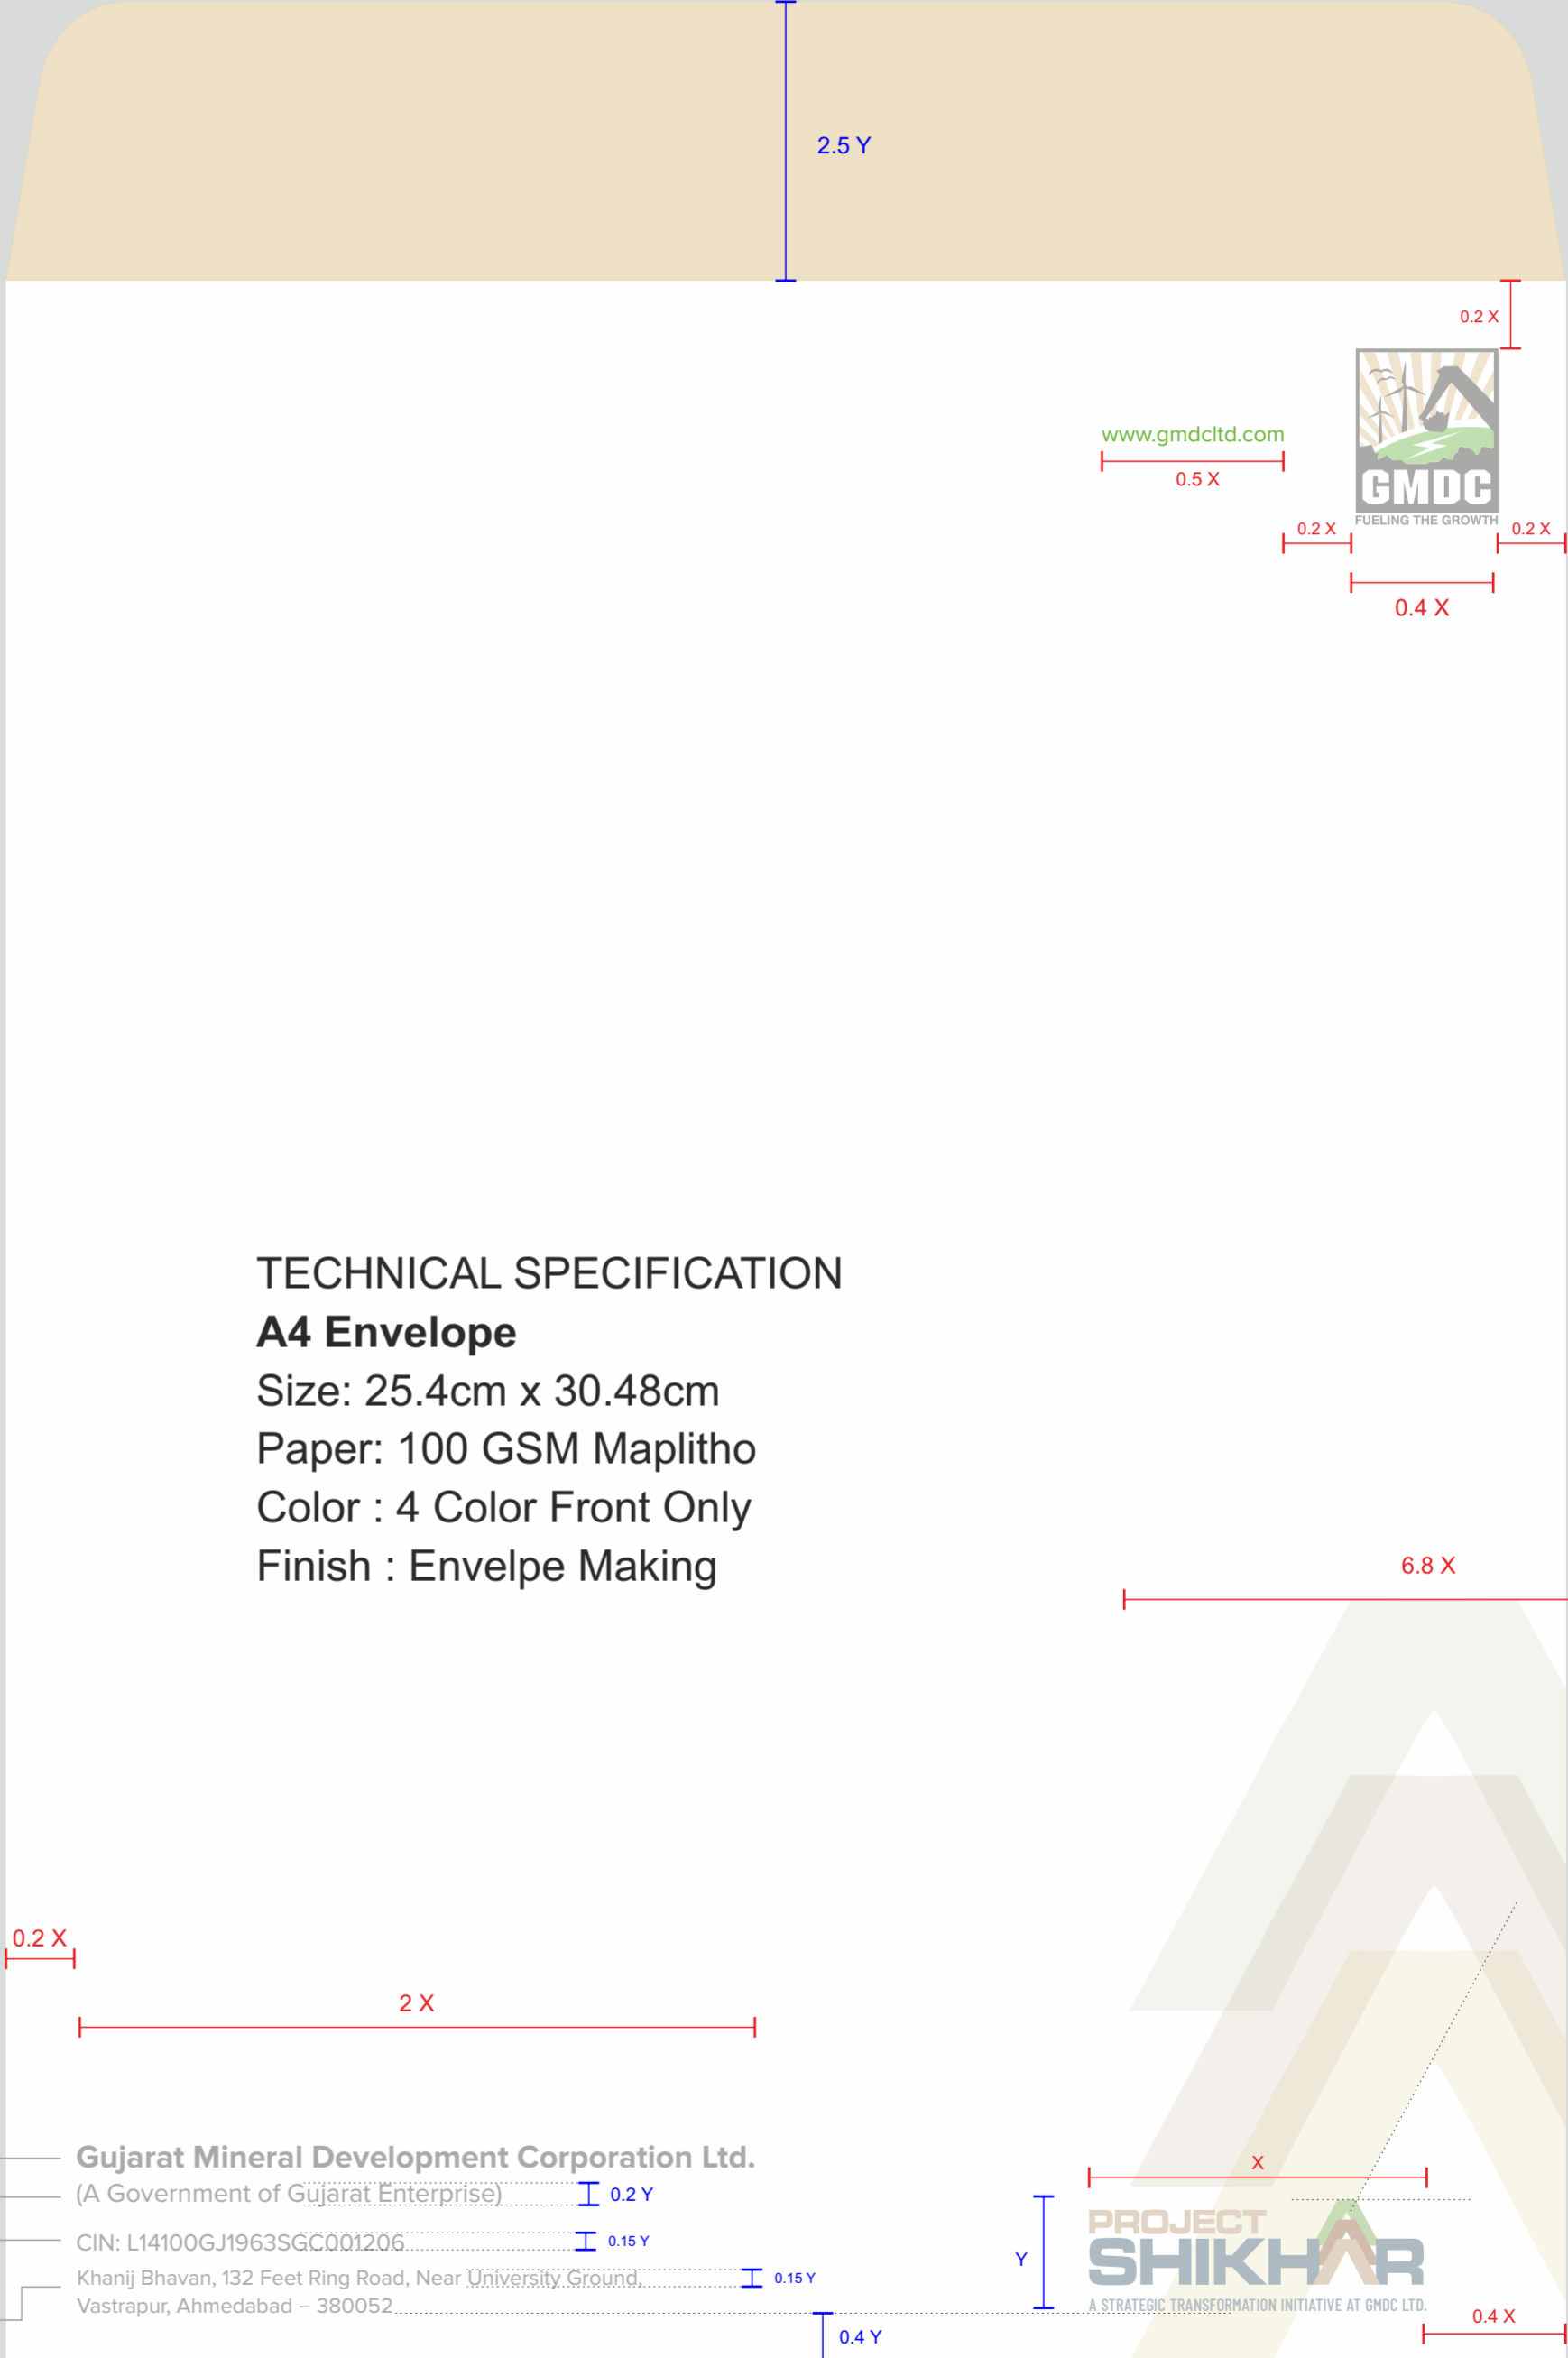

### Regular Visiting Card

Size: 90 x 50 mm  
 Paper: 300 GSM Art Paper  
 Color : 4 Color Front-Back  
 Printing : Both Side

Size : 7 pt

### Regular Envelope

Size: 22.86 cm x 10.16 cm

Paper: 100 GSM Maplitho

Color : 4 Color Front Only

Finish: Envelope Making

A4 Envelope

Font Style:  
Proxima Nova Rg

Size : 13.5 pt (Bold)

Year : \_\_\_\_\_

9 Y

0.7 X

2.1 X

Size : 12 pt

Size : 11 pt

Size : 10 pt

Size : 5 pt